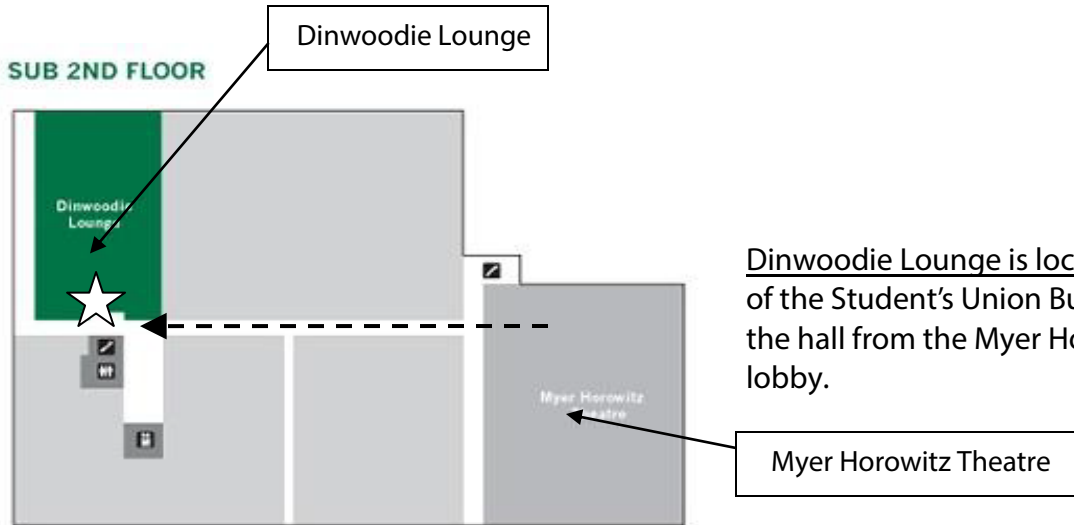

Directions to Dinwoodie Lounge

Dinwoodie Lounge is located on the 2nd floor of the Student's Union Building just down the hall from the Myer Horowitz theatre lobby.

How to Get to the Myer Horowitz Theatre

Student's Union Building University of Alberta 8900- 114 Street

Driving directions:

Heading north on 114 street turn left at 87 Avenue (just past the University Hospital)

Take the first right onto 116 street

Turn right onto 89 Avenue

Park at the "Stadium Parkade" (There are weekend and evening rates)

*Can also take the LRT and get off at the Clinical Sciences station

There is a pedway that connects the Stadium Parkade to the Student's Union building.

Once in the Student's Union Building walk East to the far side of the building (past the food court).

The Myer Horowitz Theatre is located on the second floor of the Student's Union Building.