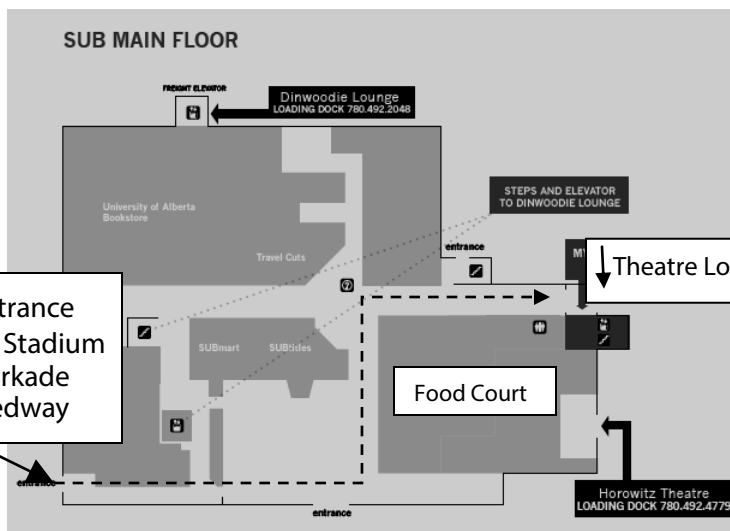

Directions to Dinwoodie Lounge

Dinwoodie Lounge is located on the 2nd floor of the Student's Union Building just down the hall from the Myer Horowitz theatre lobby.

How to Get to the Myer Horowitz Theatre

Student's Union Building University of Alberta 8900- 114 Street

Driving directions:

Heading north on 114 street turn left at 87 Avenue (just past the University Hospital)

Take the first right onto 116 street

Turn right onto 89 Avenue

Park at the "Stadium Parkade" (There are weekend and evening rates)

*Can also take the LRT and get off at the Clinical Sciences station

There is a pedway that connects the Stadium Parkade to the Student's Union building.

Once in the Student's Union Building walk East to the far side of the building (past the food court).

The Myer Horowitz Theatre is located on the second floor of the Student's Union Building.