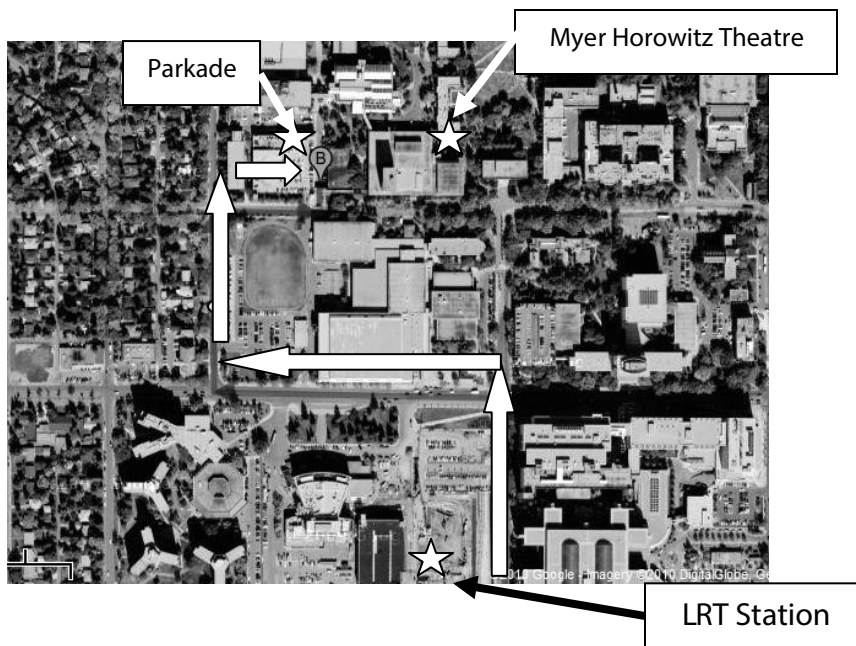

Directions to Dinwoodie Lounge

Dinwoodie Lounge is located on the 2nd floor of the Student's Union Building just down the hall from the Myer Horowitz theatre lobby.

How to Get to the Myer Horowitz Theatre

Student's Union Building University of Alberta 8900- 114 Street

Driving directions:

Heading north on 114 street turn left at 87 Avenue (just past the University Hospital)

Take the first right onto 116 street

Turn right onto 89 Avenue

Park at the "Stadium Parkade" (There are weekend and evening rates)

*Can also take the LRT and get off at the Clinical Sciences station

There is a pedway that connects the Stadium Parkade to the Student's Union building.

Once in the Student's Union Building walk East to the far side of the building (past the food court).

The Myer Horowitz Theatre is located on the second floor of the Student's Union Building.